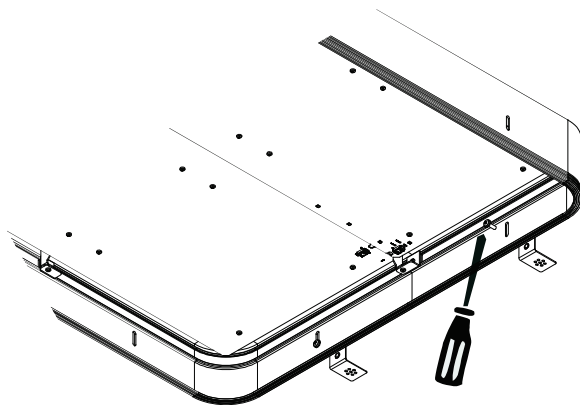

LOOP TRIMLESS Installation Manual

Plasterboard thickness: 12.5mm up to 25mm

1

Luminaires	Cutting Hole
300x300mm	305mm
450x450mm	455mm
590x590mm	595mm
860x860mm	865mm
1130x1130mm	1135mm
1400x1400mm	1405mm

2

3

4

The luminaire must be connected only by a qualified electrician.

5

6