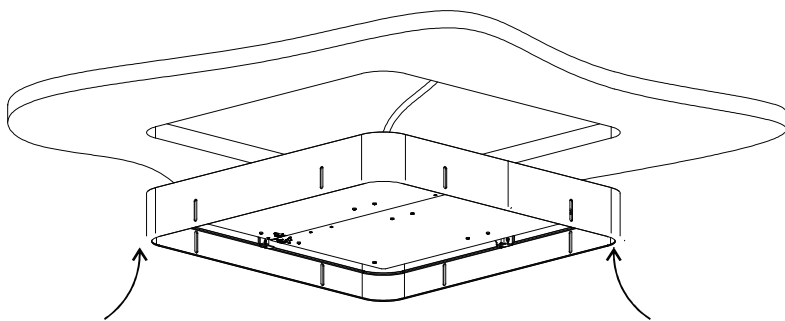

Luminaires	Cutting Hole
300x300mm	305mm
450x450mm	455mm
590x590mm	595mm
860x860mm	865mm
1130x1130mm	1135mm
1400x1400mm	1405mm

2