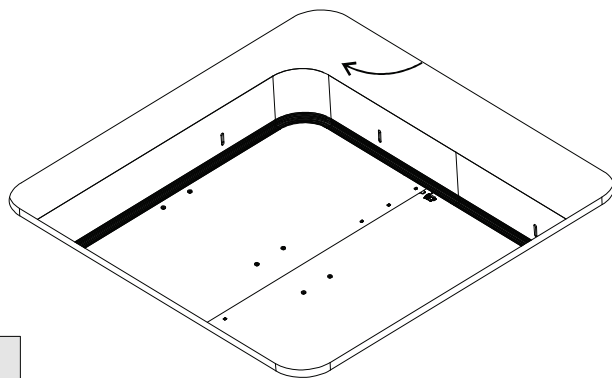

LOOP TRIMLESS Installation Manual

Plasterboard thickness: 12.5mm up to 25mm

1

Luminaires	Cutting Hole
300x300mm	305mm
450x450mm	455mm
590x590mm	595mm
860x860mm	865mm
1130x1130mm	1135mm
1400x1400mm	1405mm

2

3

4

The luminaire must be connected only by a qualified electrician.

5

6