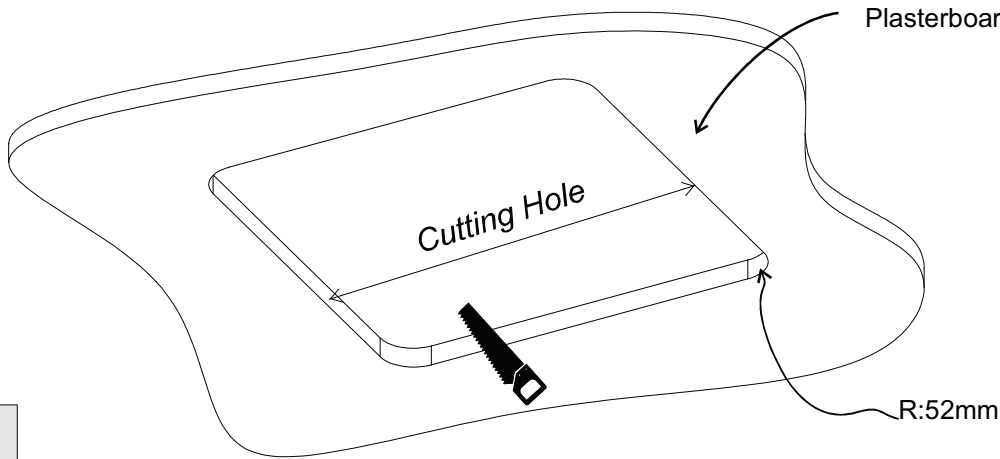

LOOP TRIMLESS Installation Manual

Plasterboard thickness: 12.5mm up to 25mm

1

Luminaires	Cutting Hole
300x300mm	305mm
450x450mm	455mm
590x590mm	595mm
860x860mm	865mm
1130x1130mm	1135mm
1400x1400mm	1405mm